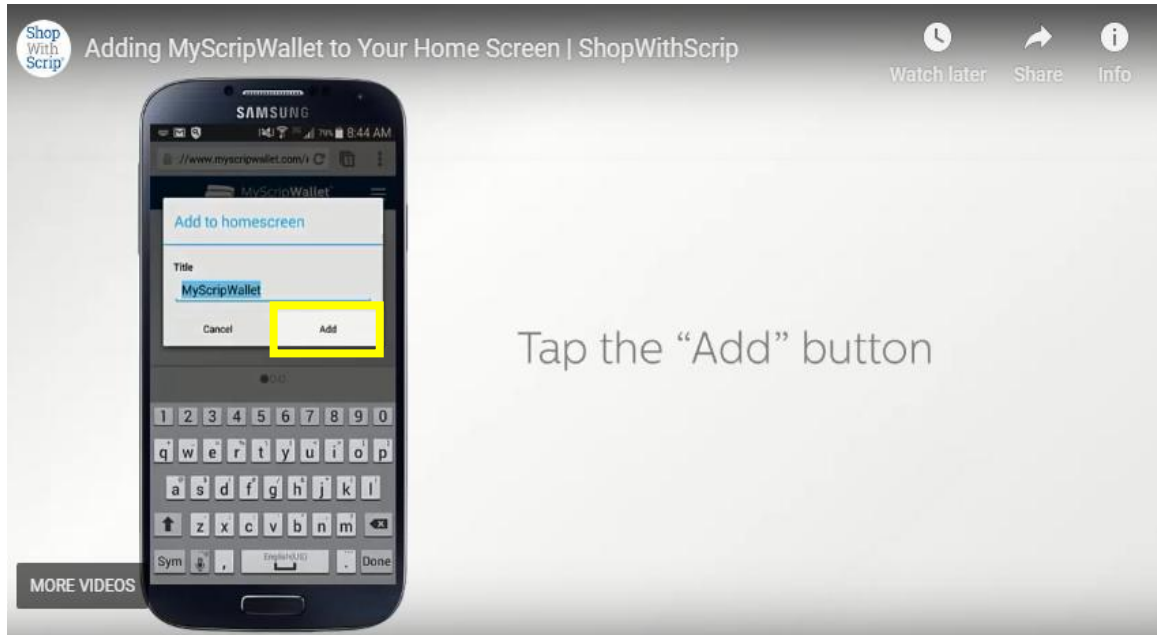

ADDING MY SCRIP WALLET TO HOME SCREEN

ANDROID

1.

2.

Open the options menu and choose "Add to homescreen"

Android Continued

3.

4.