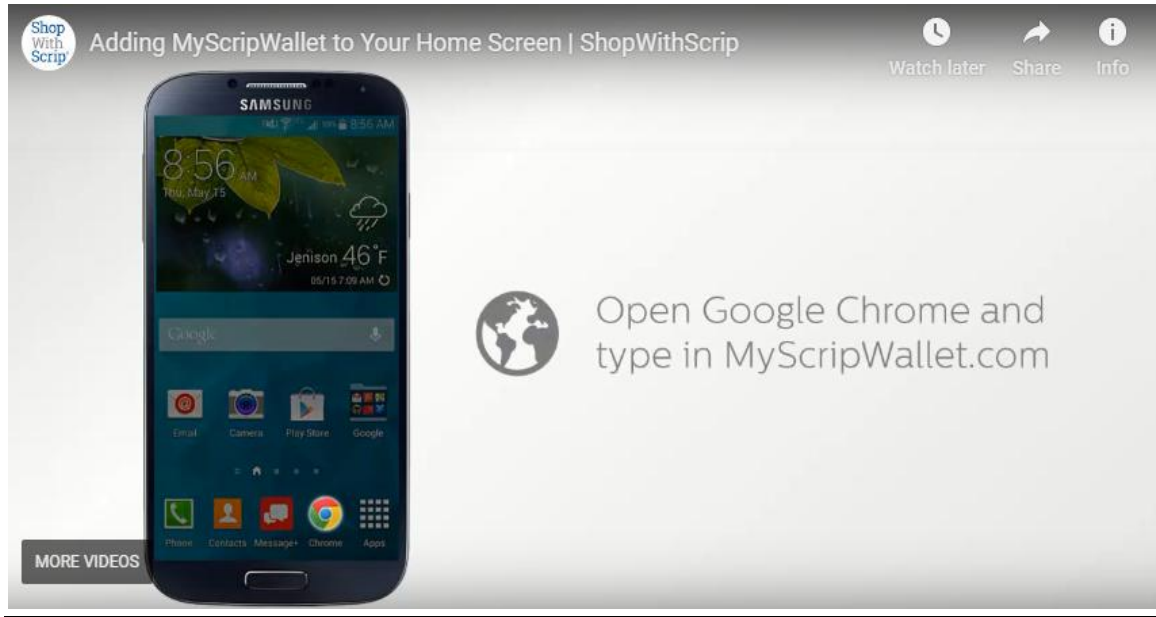

ADDING MY SCRIP WALLET TO HOME SCREEN

ANDROID

1.

2.

Open the options menu and choose "Add to homescreen"

Android Continued

3.

4.