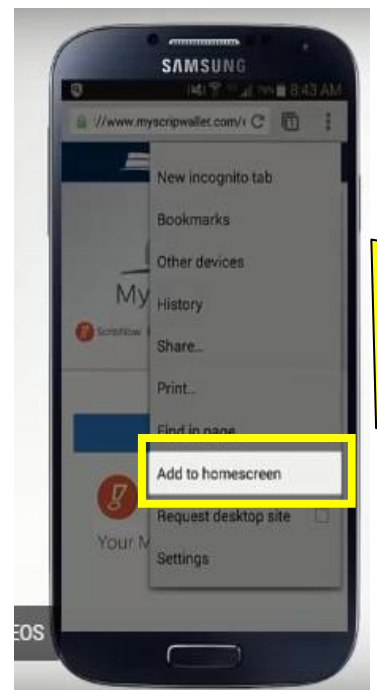

ADDING MY SCRIP WALLET TO HOME SCREEN

ANDROID

1.

2.

Open the options menu and choose "Add to homescreen"

Android Continued

3.

4.