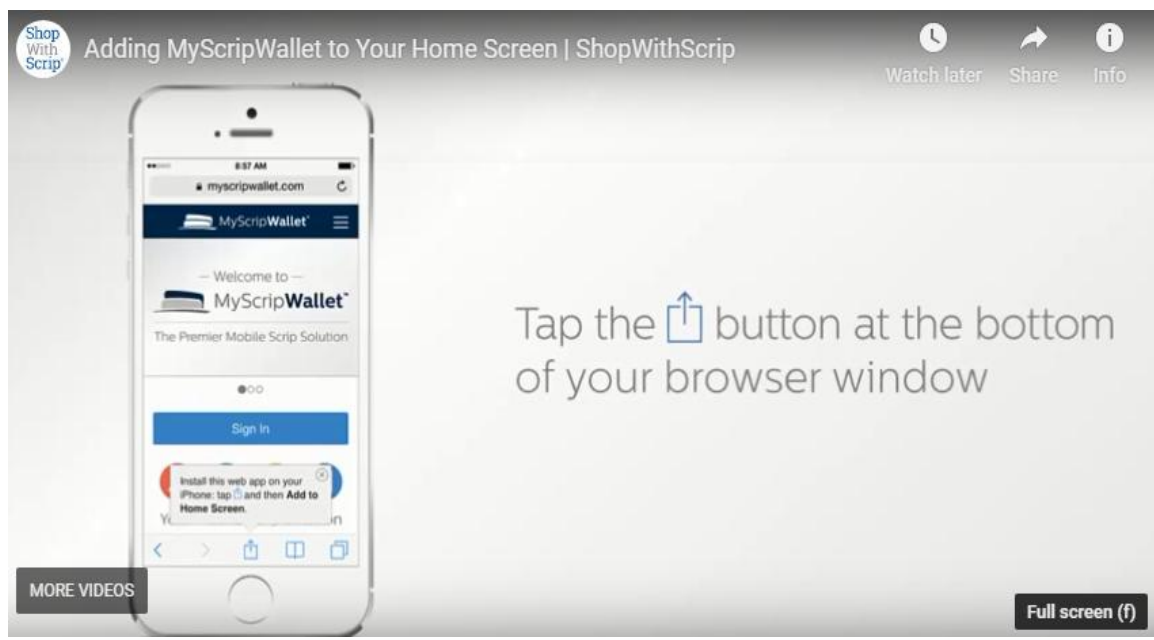

ADDING MY SCRIP WALLET TO HOME SCREEN

APPLE I-PHONE

1.

2.